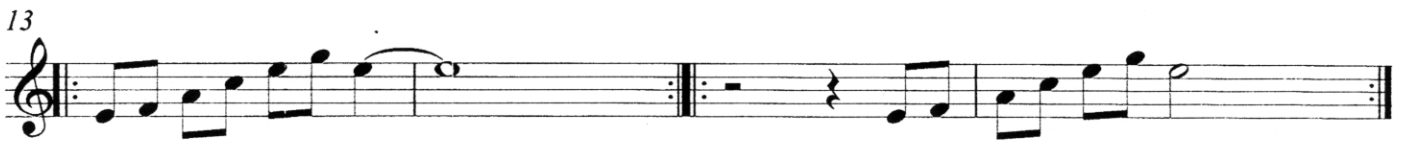

Examples on Dmi7 w/Timing Variations

1. Miles Davis-So What

2. EJC-Important Event

3. Miles Davis-Summertime

4. JC-Miles

5. Miles Davis-So What

41 6.Sonny Rollins-Tenor Madness

Musical staff for measures 41-44. The staff contains a melodic line with eighth and quarter notes, including a repeat sign and a double bar line.

45

Musical staff for measures 45-48. The staff contains a melodic line with eighth and quarter notes, including a repeat sign and a double bar line.

49 7.JC-Miles

Musical staff for measures 49-52. The staff contains a melodic line with eighth and quarter notes, including a sharp sign and a repeat sign.

62

Musical staff for measures 62-65. The staff contains a melodic line with quarter and eighth notes, including a repeat sign and a double bar line.

66 9.Cannonball Adderley-So What

Musical staff for measures 66-69. The staff contains a melodic line with eighth notes and triplets, including a repeat sign and a double bar line.