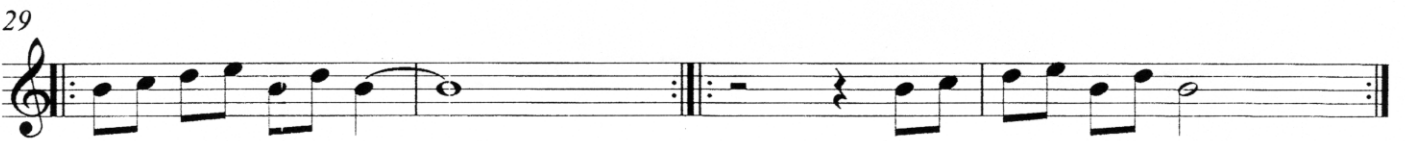

Examples on Dmi7 w/Timing Variations

1. Miles Davis-So What

2. EJC-Important Event

3. Miles Davis-Summertime

4. JC-Miles

5. Miles Davis-So What

41 6.Sonny Rollins-Tenor Madness

Musical staff for measures 41-44. The staff contains a melodic line with eighth and quarter notes, including a repeat sign and a double bar line.

45

Musical staff for measures 45-48. The staff contains a melodic line with eighth and quarter notes, including a repeat sign and a double bar line.

49 7.JC-Miles

Musical staff for measures 49-52. The staff contains a melodic line with eighth and quarter notes, including a sharp sign and a repeat sign.

62

Musical staff for measures 62-65. The staff contains a melodic line with quarter and eighth notes, including a repeat sign and a double bar line.

66 9.Cannonball Adderley-So What

Musical staff for measures 66-69. The staff contains a melodic line with eighth notes and triplets, including a repeat sign and a double bar line.