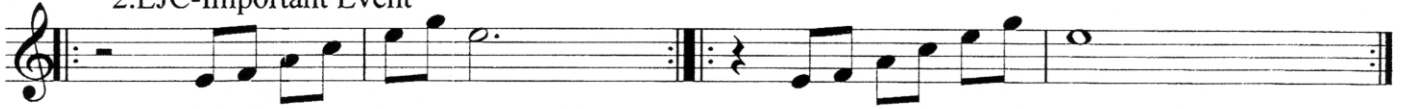

Examples on Dmi7 w/Timing Variations

1. Miles Davis-So What

2. EJC-Important Event

3. Miles Davis-Summertime

4. JC-Miles

5. Miles Davis-So What

41 6.Sonny Rollins-Tenor Madness

Musical staff for measures 41-44. The staff contains a melodic line with eighth and quarter notes, including a repeat sign and a double bar line.

45

Musical staff for measures 45-48. The staff contains a melodic line with eighth and quarter notes, including a repeat sign and a double bar line.

49 7.JC-Miles

Musical staff for measures 49-52. The staff contains a melodic line with eighth and quarter notes, including a sharp sign and a repeat sign.